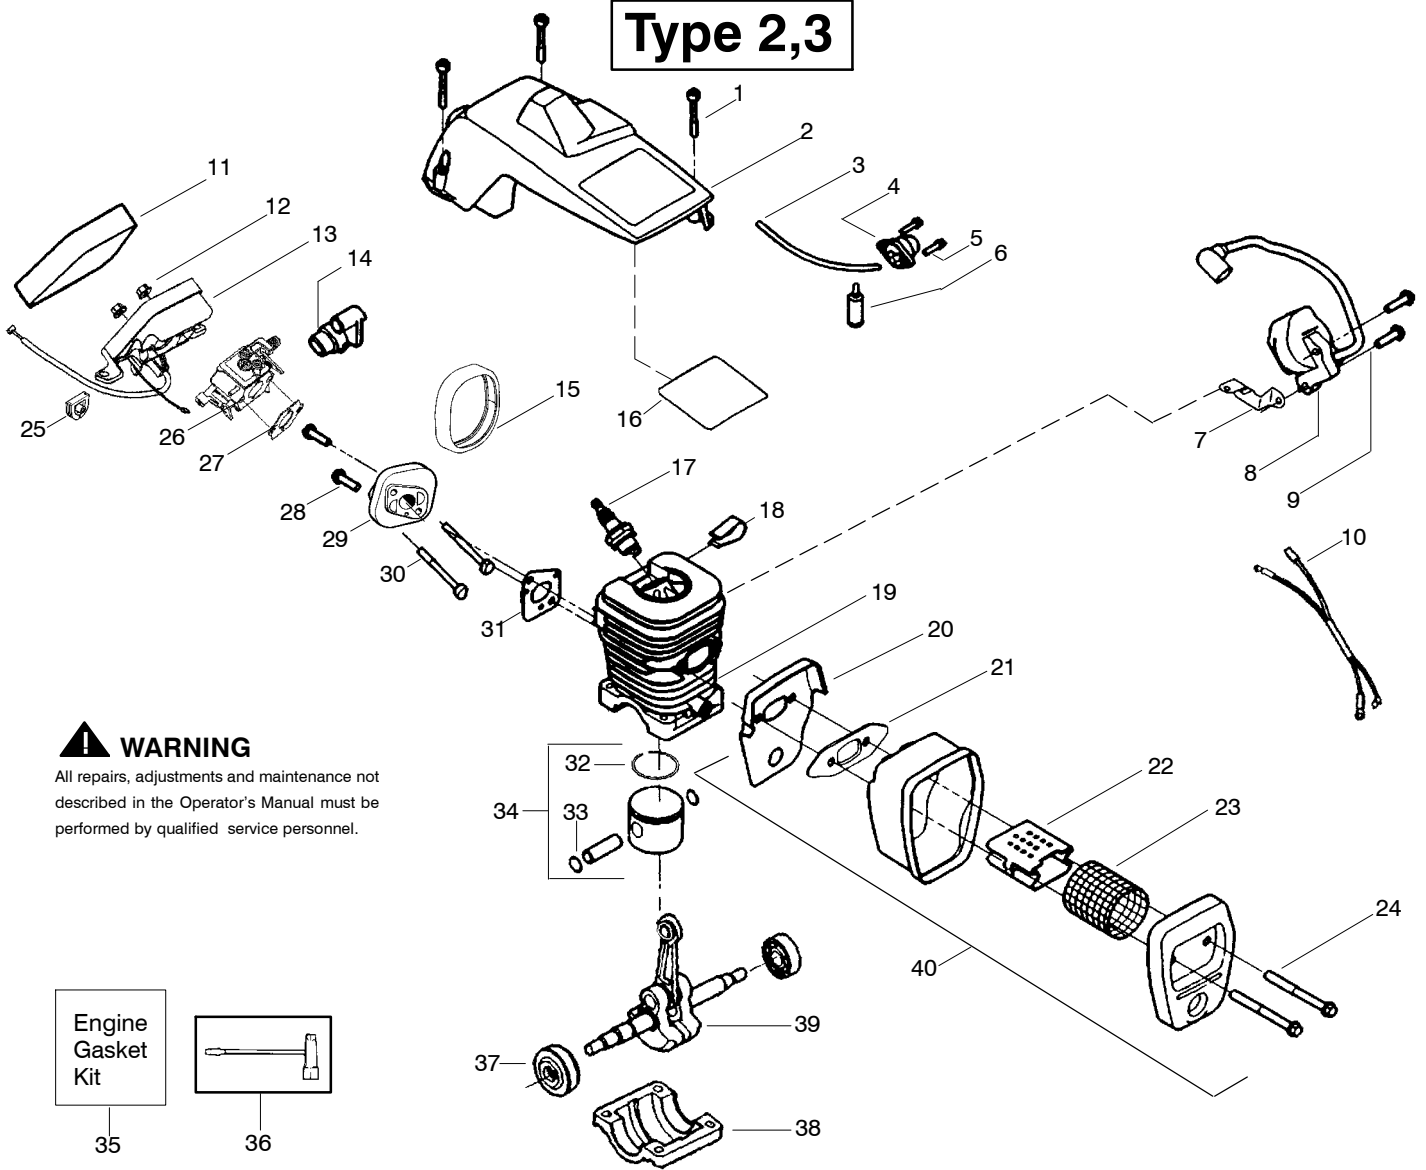

Type 2,3

WARNING
All repairs, adjustments and maintenance not described in the Operator's Manual must be performed by qualified service personnel.

Ref.	Part No.	Description	Ref.	Part No.	Description	Ref.	Part No.	Description
1.	530016153	Screw	19.	530012550	Cylinder	35.	530069608	Kit - Engine Gasket (Incl. 21, 27 & 31)
2.	530056914	Assy - Cylinder Shield (includes # 16)	20.	530049870	Backplate - Muffler	36.	530031135	Screen
3.	530069247	Kit - Fuel Line (Small)	21.	530069608	Gasket - Muffler (kit)	37.	530056363	Assy - Seal & Bearing
4.	530071385	Kit - Air Purge (Incl. #5)	22.	530037813	Diffuser - Muffler	38.	530037935	Cap - Crankcase
5.	530015780	Screw	23.	530036103	Screen - Spark	39.	530047062	Assy - Crankshaft
6.	530095646	Assy - Fuel Pick-up	24.	530016132	Bolt - Muffler	40.	530047207	Assy - Muffler (Incl. 20 - 24)
7.	530047442	Strap - Ground	25.	530047631	Grommet - Throttle Cable			Not Shown
8.	530039198	Ignition Module	26.	---	Kit - Carburetor			---
9.	530015814	Screw		530071820	Zama (W-20)			530164617
10.	530057475	Assy - Wire Harness		530071821	Walbro (WT-662)			530164618
11.	530037793	Foam - Air Filter	27.	530069608	Gasket - Carb. (kit)			530164619
12.	530016101	Nut	28.	530016386	Screw			530165149
13.	530057702	Assy - Air Box	29.	530049700	Carb. Adapter			530165150
14.	530035526	Grommet - Carb Adjust	30.	530016187	Screw			530165151
15.	530054144	Seal - Carb Adapter	31.	530069608	Gasket - Adaptor (kit)			530165152
16.	530055698	Reflector - Heat	32.	530038729	Ring - Piston			
17.	952030150	Spark Plug (RCJ-7Y)	33.	530015697	Retainer - Piston Pin			
18.	530016136	Clip - High Tension Lead	34.	530071408	Kit - Piston (Incl. 32 & 33)			

✓ = NEW PART NUMBER FOR THIS IPL   * = REFER TO THE SERVICE REFERENCE INDICATED FOR MORE INFORMATION. (LOCATED AT END OF IPL)