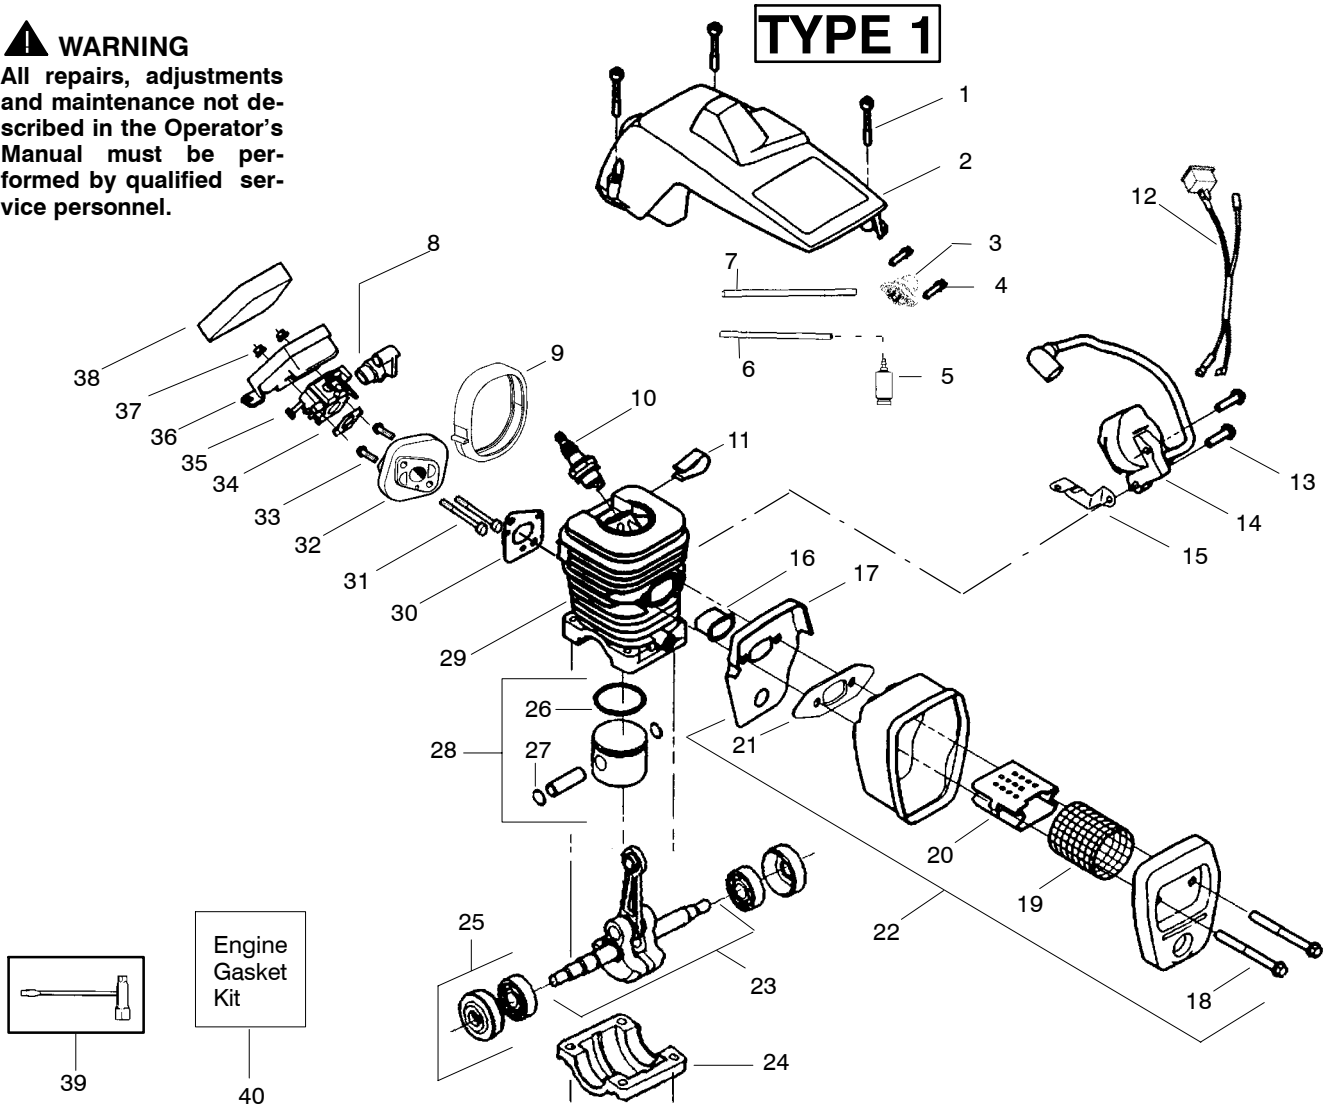

⚠ WARNING
All repairs, adjustments and maintenance not described in the Operator's Manual must be performed by qualified service personnel.

Ref.	Part No.	Description	Ref.	Part No.	Description	Ref.	Part No.	Description
1.	530016153	Screw	19.	530036103	Screen-Spark	36.	530047604	Housing-Air Filter
2.	530056914	Shield-Cylinder	20.	530037813	Diffuser-Muffler	37.	530016101	Nut
3.	530047213	Assy-Air Purge	21.	530069608	Gasket-Muffler (kit)	38.	530037793	Air Filter - Foam
4.	530015780	Screw	22.	530047207	Assy-Muffler (Incl. 17-21)	39.	530031135	Wrench-Bar
5.	530095646	Assy-Fuel Pick-up	23.	530047062	Assy-Crankshaft	40.	530069608	Kit-Engine Gasket (incl. 21,30,34)
6.	530069247	Kit-Line Purge/Carb. (Small Dia)	24.	530037935	Cap-Crankcase			
7.	530069216	Kit-Line Purge/Tank (large line)	25.	530056363	Assy-Seal & Bearing			
8.	530035526	Grommet-Carb Adjust.	26.	530038729	Ring-Piston			
9.	530054144	Seal-Carb Adapter	27.	530015697	Retainer - Piston Pin			
10.	952030150	Spark Plug (RCJ-7Y)	28.	530071408	Kit-Piston - (incl. 26,27)			
11.	530016136	Clip-High Tension Lead	29.	530071412	Kit-Cylinder			
12.	530049117	Assy-Wire Harness (includes switch)	30.	530069608	Gasket-Carb. Adapter (kit)			
13.	530015814	Screw	31.	530016187	Screw			Not Shown
14.	530039198	Module-Ignition	32.	530049700	Carb. Adapter			530163895
15.	530047442	Strap-Ground	33.	530016386	Screw			530163896
16.	530037652	Insulator-Heat	34.	530069608	Carb. Gasket (kit)			530163897
17.	530049870	Back Plate-Muffler	35.	530071621	Kit-Carburetor (WT-625)			530054781
18.	530016132	Screw						Decal-Warning

↙ = NEW PART NUMBER FOR THIS IPL

★ = REFER TO THE SERVICE REFERENCE INDICATED FOR MORE INFORMATION. (LOCATED AT END OF IPL)