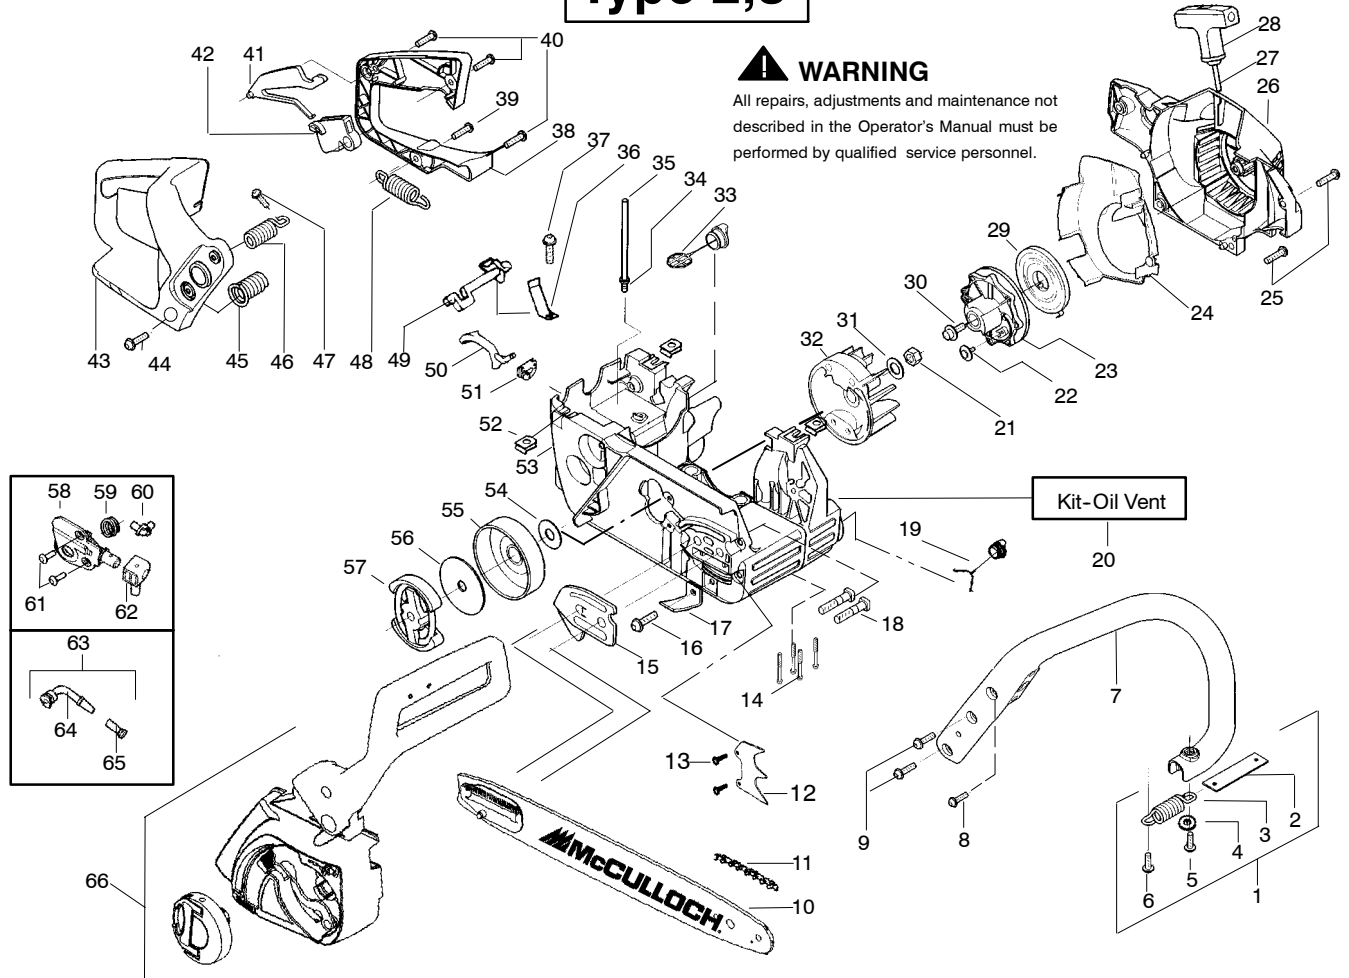

Type 2,3

Ref.	Part No.	Description	Ref.	Part No.	Description	Ref.	Part No.	Description
1.	530047963	Assy.-Isolator	28.	530056402	Handle-Starter	53.	530058733	Kit-Chassis Assy. fuel lines and caps)
2.	530047608	Limiter Strap	29.	530027531	Spring-Recoil	54.	530015907	Washer-Thrust
3.	530042082	Spring-Isolator	30.	530015920	Screw	55.	530047061	Assy.-Clutch Drum w/bearing
4.	530015158	Washer	31.	530015127	Washer-Flywheel	56.	530015611	Washer-Clutch
5.	530016018	Screw	32.	530039187	Assy-Flywheel	57.	530014949	Assy. Clutch
6.	530015843	Screw	33.	530047192	Assy-Fuel Cap w/ret.	58.	530071259	Kit - Oil Pump (incl. 59,60,62)
7.	530047583	Front Handle	34.	530023877	Fitting-fuel line	59.	530037820	Gear-Worm Spring
8.	530015940	Screw	35.	530069216	Kit-Fuel line (large)	60.	530049477	Elbow-Oil Pickup
9.	530015814	Screw	36.	530016149	Spring-Switch	61.	530016064	Screw
10.	530044897	Bar - 16"	37.	530015775	Screw	62.	530019206	Seal Block
11.	538248288	Chain - 16"	38.	530047581	Cover-Rear Handle	63.	530047663	Assy-Oil Pick-up (Incl. 64,65)
12.	530014381	Kit-Spike (Incl. 13)	39.	530015886	Screw	64.	530038373	Pick-up Oiler
13.	530016439	Screw	40.	530015906	Screw	65.	530056533	Filter-Oil
14.	530016132	Screw	41.	530036098	Throttle Lockout	66.	530071897	Kit-Chain Brake Adjuster (Incl. knob)
15.	530038238	Plate-Bar Mount.	42.	530036097	Trigger-Throttle			
16.	530015814	Screw	43.	530047582	Handle - Rear			
17.	530029850	Chain Catcher	44.	530015814	Screw			
18.	530016133	Bolt-Bar	45.	530053274	Assy Isolator-lower			
19.	530057236	Assy-Oil Cap w/ret.	46.	530071385	Kit-Isolator (Upper)			
20.	530071666	Kit-Oil Vent	47.	530015875	Screw			
21.	530016134	Nut-Flywheel	48.	530042082	Spring-Isolator			
22.	530016080	Screw	49.	530057473	Lever-Switch			
23.	530037817	Starter Pulley	50.	530057474	Lever-Choke			
24.	530055723	Baffle-Air	51.	530049005	Grommet-Knob			
25.	530015892	Screw	52.	530015922	Nut-"U"-Type			
26.	530056333	Housing-Fan						
27.	530069232	Kit - Rope						

✚ = NEW PART NUMBER FOR THIS IPL

★ = REFER TO THE SERVICE REFERENCE INDICATED FOR MORE INFORMATION. (LOCATED AT END OF IPL)